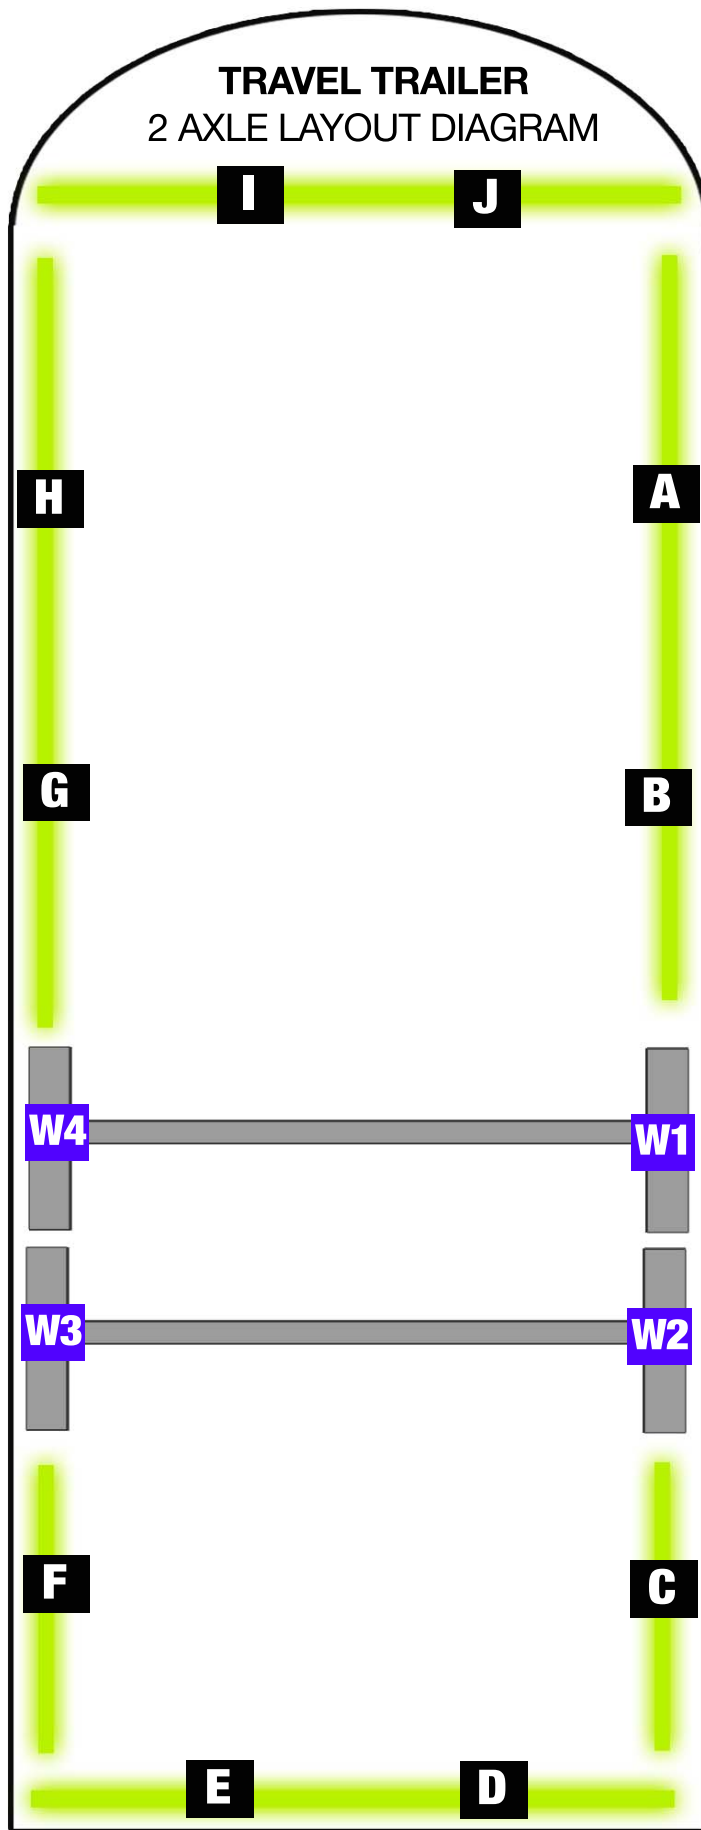

TRAVEL TRAILER
2 AXLE LAYOUT DIAGRAM

A-J = Low Profile LED strips w/ power leads

W1-W4 = Heavy Duty LED strips in Wheel Wells